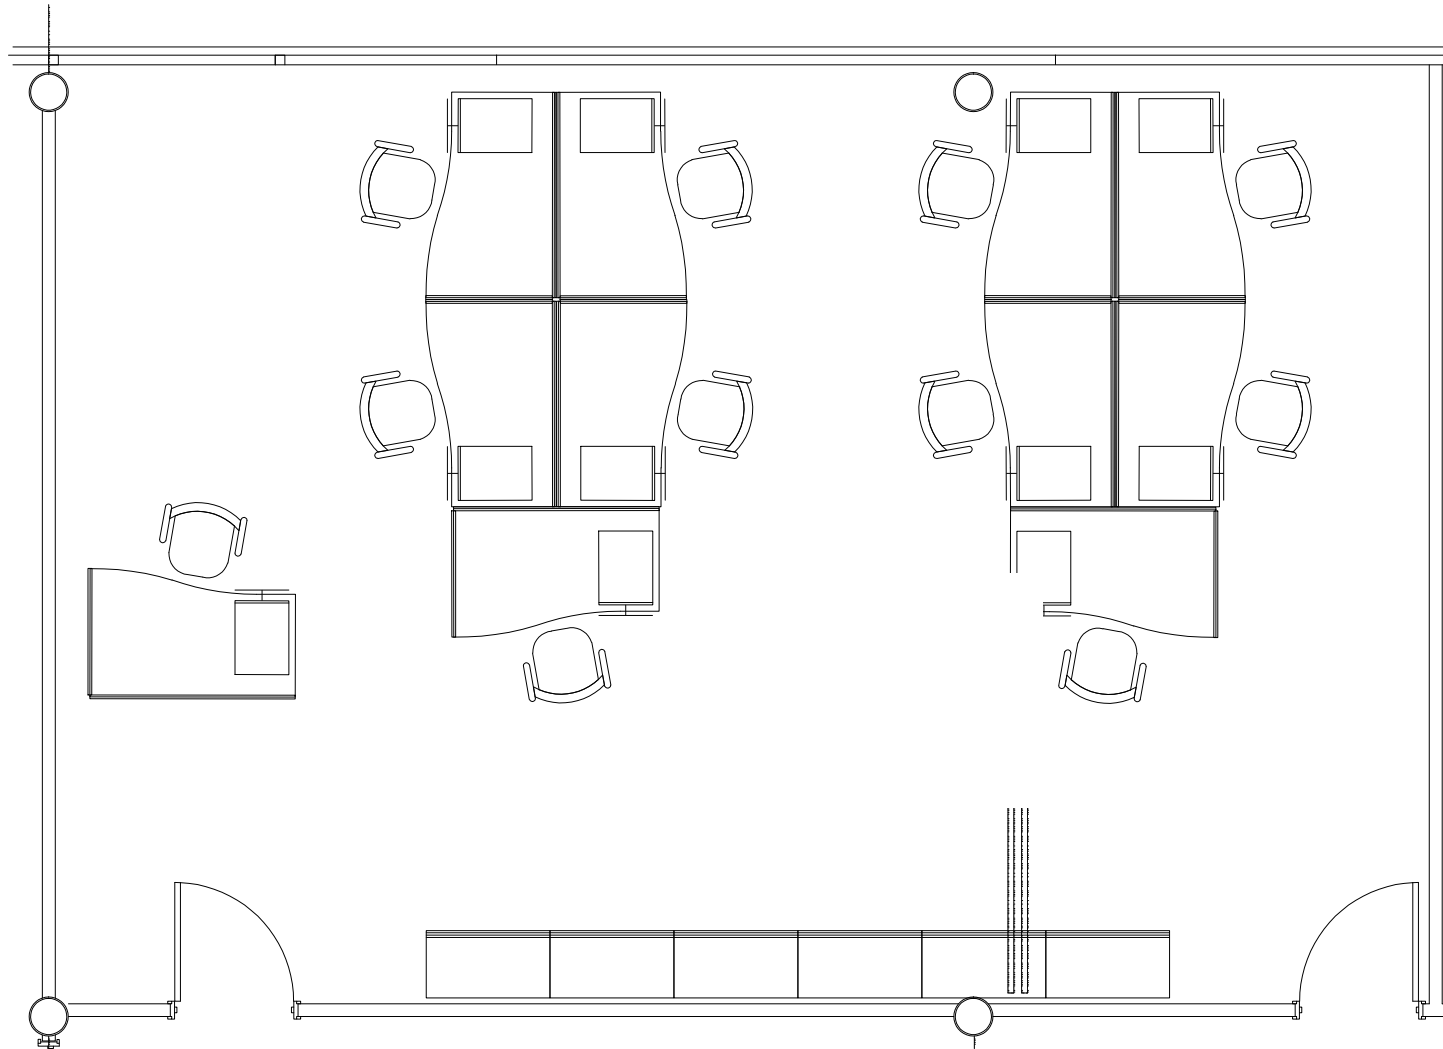

# 11 Person Suite

Suites		
Ground	First	Second
G21		

**Genesis**  
CENTRE  
**01782 366000**  
[www.genesis-centre.com](http://www.genesis-centre.com)